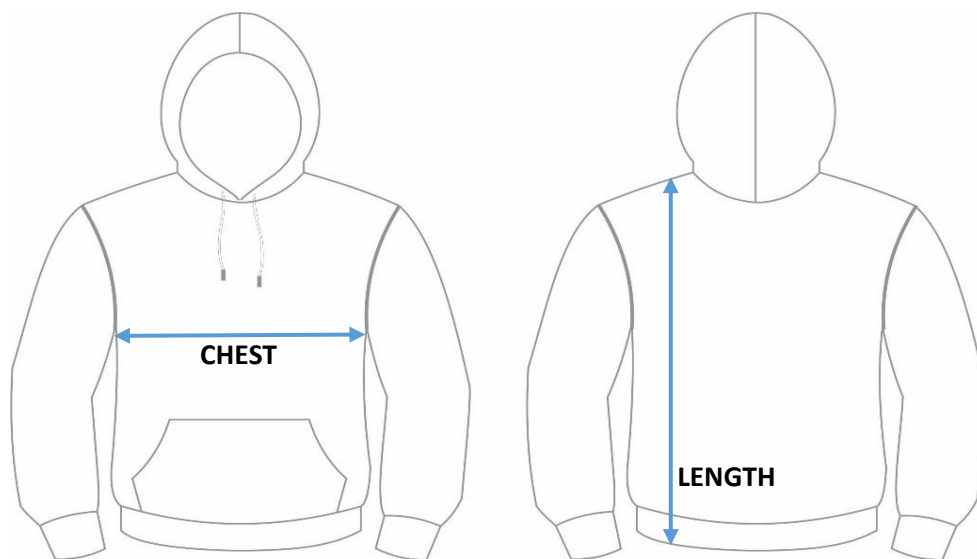

HOODIE (UNISEX)

UNIT: CM

SIZE	XS	S	M	L	XL	2XL	3XL	4XL	5XL	6XL
HALF CHEST	56	58	60	62.5	65	67.5	70	72.5	75	77.5
LENGTH	67.5	69.5	71.5	73.5	75.5	77.5	79.5	81.5	83.5	85.5

TOLERANCE +/- 1 CM