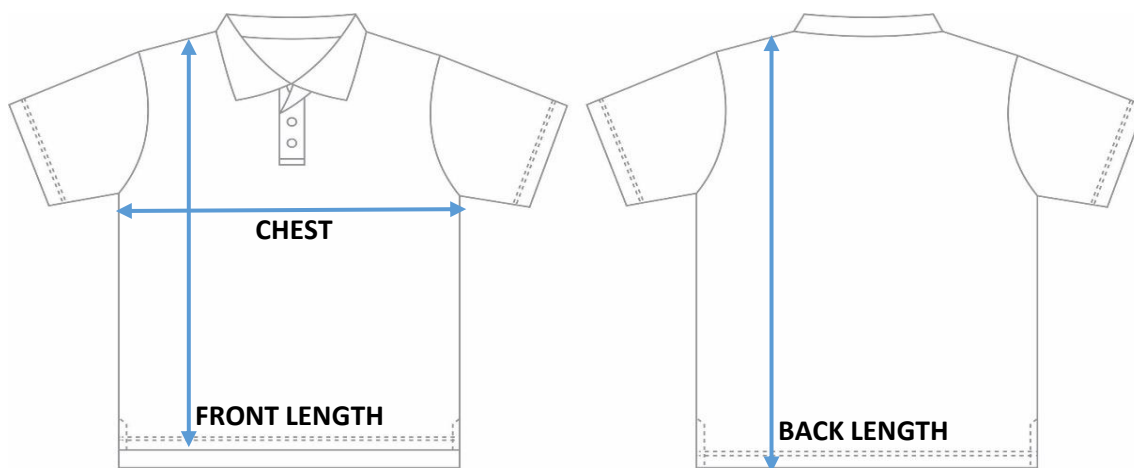

T-SHIRT (UNISEX)

UNIT: CM

SIZE	XS	S	M	L	XL	2XL	3XL	4XL	5XL	6XL
HALF CHEST	47	50	52	54	56.5	59	63	67	71	75
LENGTH	64	68	70	71	74	75	76.5	77.5	78.5	79.5

TOLERANCE +/- 1 CM

T-SHIRT (MEN)

UNIT: CM

SIZE	XS	S	M	L	XL	2XL	3XL	4XL	5XL	6XL
HALF CHEST	50	52	54	56.5	59	63	67	71	75	79
LENGTH	68	70	71	74	75	76.5	77.5	78.5	79.5	80.5

TOLERANCE +/- 1 CM

POLO SHIRT (UNISEX)

UNIT: CM

SIZE	XS	S	M	L	XL	2XL	3XL	4XL	5XL	6XL
HALF CHEST	47	50	52	54	56.5	59	63	67	71	75
FRONT LENGTH	64	68	70	71	74	75	76.5	77.5	78.5	79.5
BACK LENGTH	68	72	74	75	78	79	80.5	81.5	82.5	83.5