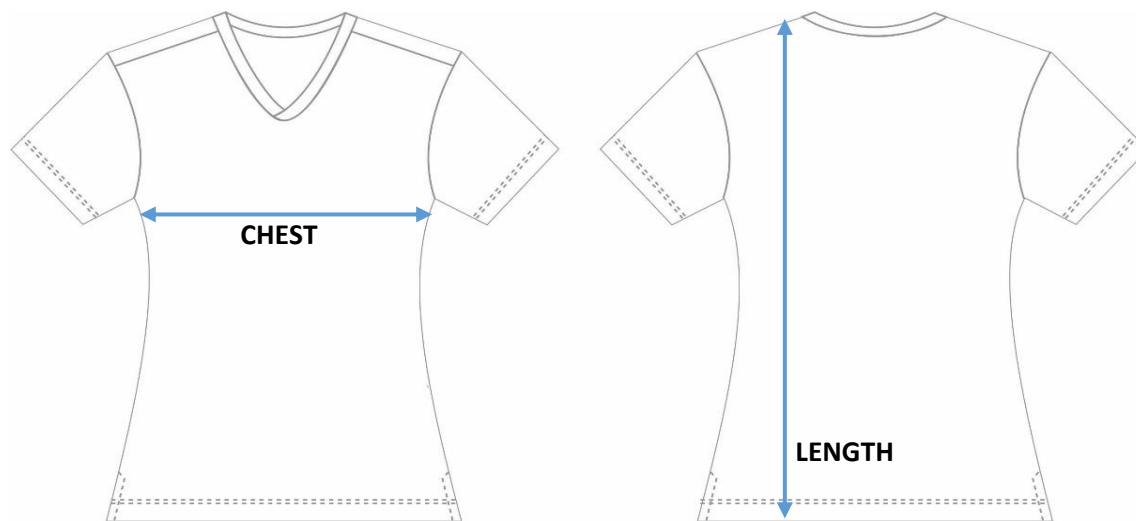

TOLERANCE +/- 1 CM

POLO SHIRT (MEN)

UNIT: CM

SIZE	XS	S	M	L	XL	2XL	3XL	4XL	5XL	6XL
HALF CHEST	50	52	54	56.5	59	63	67	71	75	79
FRONT LENGTH	68	70	71	74	75	76.5	77.5	78.5	79.5	80.5
BACK LENGTH	72	74	75	78	79	80.5	81.5	82.5	83.5	84.5

TOLERANCE +/- 1 CM

HOODIE (UNISEX)

UNIT: CM

SIZE	XS	S	M	L	XL	2XL	3XL	4XL	5XL	6XL
HALF CHEST	56	58	60	62.5	65	67.5	70	72.5	75	77.5
LENGTH	67.5	69.5	71.5	73.5	75.5	77.5	79.5	81.5	83.5	85.5

TOLERANCE +/- 1 CM

T-SHIRT (WOMEN)

UNIT: CM

SIZE	XS	S	M	L	XL	2XL	3XL	4XL	5XL	6XL
SIZE	8	10	12	14	16	18	20	22	24	26
HALF CHEST	45	48	51	54	57	60	62.5	65	68	70
LENGTH	64.5	66.5	69	71	73	75	77	79	81	83

TOLERANCE +/- 1 CM

POLO SHIRT (WOMEN)