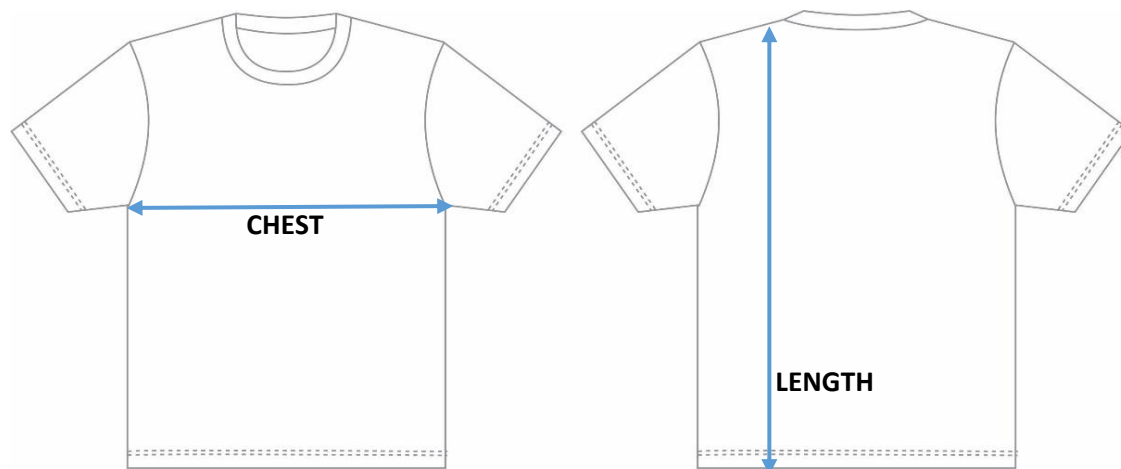

T-SHIRT (UNISEX)

UNIT: CM

SIZE	XS	S	M	L	XL	2XL	3XL	4XL	5XL	6XL
HALF CHEST	47	50	52	54	56.5	59	63	67	71	75
LENGTH	64	68	70	71	74	75	76.5	77.5	78.5	79.5

TOLERANCE +/- 1 CM

T-SHIRT (MEN)

UNIT: CM

SIZE	XS	S	M	L	XL	2XL	3XL	4XL	5XL	6XL
HALF CHEST	50	52	54	56.5	59	63	67	71	75	79
LENGTH	68	70	71	74	75	76.5	77.5	78.5	79.5	80.5

TOLERANCE +/- 1 CM

POLO SHIRT (UNISEX)

UNIT: CM

SIZE	XS	S	M	L	XL	2XL	3XL	4XL	5XL	6XL
HALF CHEST	47	50	52	54	56.5	59	63	67	71	75
FRONT LENGTH	64	68	70	71	74	75	76.5	77.5	78.5	79.5
BACK LENGTH	68	72	74	75	78	79	80.5	81.5	82.5	83.5

TOLERANCE +/- 1 CM

POLO SHIRT (MEN)

UNIT: CM

SIZE	XS	S	M	L	XL	2XL	3XL	4XL	5XL	6XL
HALF CHEST	50	52	54	56.5	59	63	67	71	75	79
FRONT LENGTH	68	70	71	74	75	76.5	77.5	78.5	79.5	80.5
BACK LENGTH	72	74	75	78	79	80.5	81.5	82.5	83.5	84.5