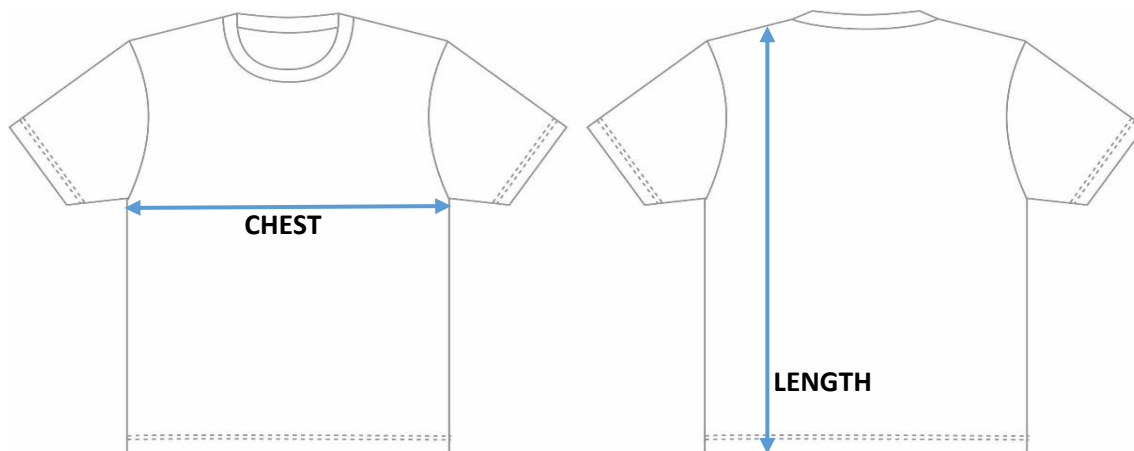

T-SHIRT (UNISEX)

UNIT: CM

SIZE	XS	S	M	L	XL	2XL	3XL	4XL	5XL	6XL
HALF CHEST	47	50	52	54	56.5	59	63	67	71	75
LENGTH	64	68	70	71	74	75	76.5	77.5	78.5	79.5

TOLERANCE +/- 1 CM

T-SHIRT (MEN)

UNIT: CM

SIZE	XS	S	M	L	XL	2XL	3XL	4XL	5XL	6XL
HALF CHEST	50	52	54	56.5	59	63	67	71	75	79
LENGTH	68	70	71	74	75	76.5	77.5	78.5	79.5	80.5

TOLERANCE +/- 1 CM

POLO SHIRT (UNISEX)

UNIT: CM

SIZE	XS	S	M	L	XL	2XL	3XL	4XL	5XL	6XL
HALF CHEST	47	50	52	54	56.5	59	63	67	71	75
FRONT LENGTH	64	68	70	71	74	75	76.5	77.5	78.5	79.5
BACK LENGTH	68	72	74	75	78	79	80.5	81.5	82.5	83.5

TOLERANCE +/- 1 CM

POLO SHIRT (MEN)

UNIT: CM

SIZE	XS	S	M	L	XL	2XL	3XL	4XL	5XL	6XL
HALF CHEST	50	52	54	56.5	59	63	67	71	75	79
FRONT LENGTH	68	70	71	74	75	76.5	77.5	78.5	79.5	80.5
BACK LENGTH	72	74	75	78	79	80.5	81.5	82.5	83.5	84.5