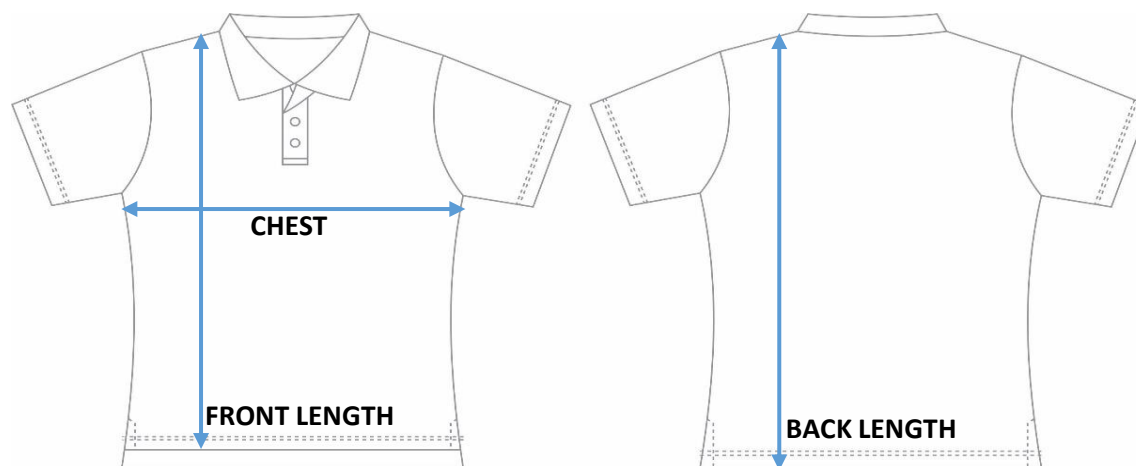

T-SHIRT (WOMEN)

UNIT: CM

SIZE	XS	S	M	L	XL	2XL	3XL	4XL	5XL	6XL
SIZE	8	10	12	14	16	18	20	22	24	26
HALF CHEST	45	48	51	54	57	60	62.5	65	68	70
LENGTH	64.5	66.5	69	71	73	75	77	79	81	83

TOLERANCE +/- 1 CM

POLO SHIRT (WOMEN)