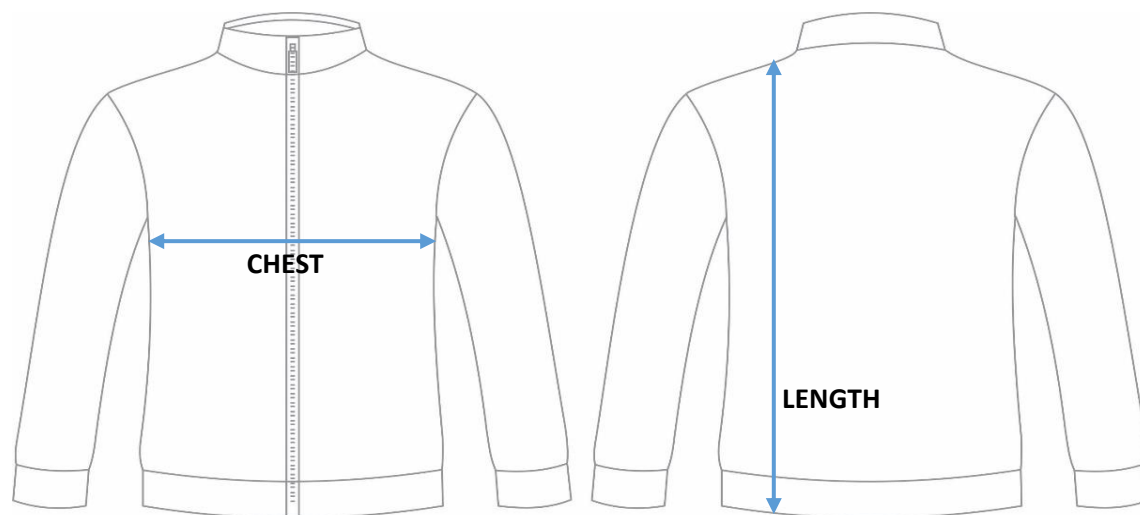

JUMPER (WOMEN)

UNIT: CM

SIZE	XS	S	M	L	XL	2XL	3XL	4XL	5XL	6XL
SIZE	8	10	12	14	16	18	20	22	24	26
HALF CHEST	49	51.5	54	56	58.5	61	63.5	66	68.5	71
LENGTH	68.5	71	73.5	76	79	81.5	84	84	84	84

TOLERANCE +/- 1 CM