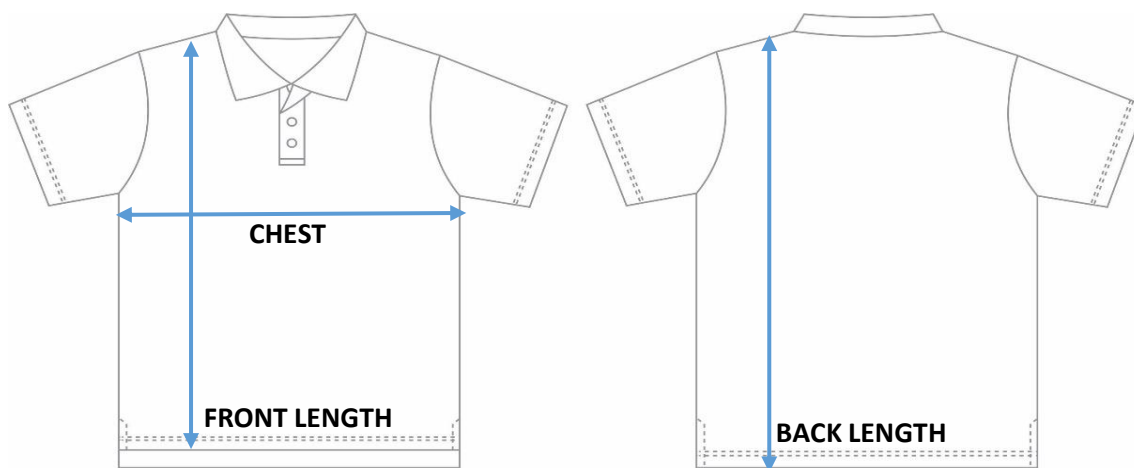

TOLERANCE +/- 1 CM

POLO SHIRT (UNISEX)

UNIT: CM

SIZE	XS	S	M	L	XL	2XL	3XL	4XL	5XL	6XL
HALF CHEST	47	50	52	54	56.5	59	63	67	71	75
FRONT LENGTH	64	68	70	71	74	75	76.5	77.5	78.5	79.5
BACK LENGTH	68	72	74	75	78	79	80.5	81.5	82.5	83.5

TOLERANCE +/- 1 CM

POLO SHIRT (MEN)

UNIT: CM

SIZE	XS	S	M	L	XL	2XL	3XL	4XL	5XL	6XL
HALF CHEST	50	52	54	56.5	59	63	67	71	75	79
FRONT LENGTH	68	70	71	74	75	76.5	77.5	78.5	79.5	80.5
BACK LENGTH	72	74	75	78	79	80.5	81.5	82.5	83.5	84.5